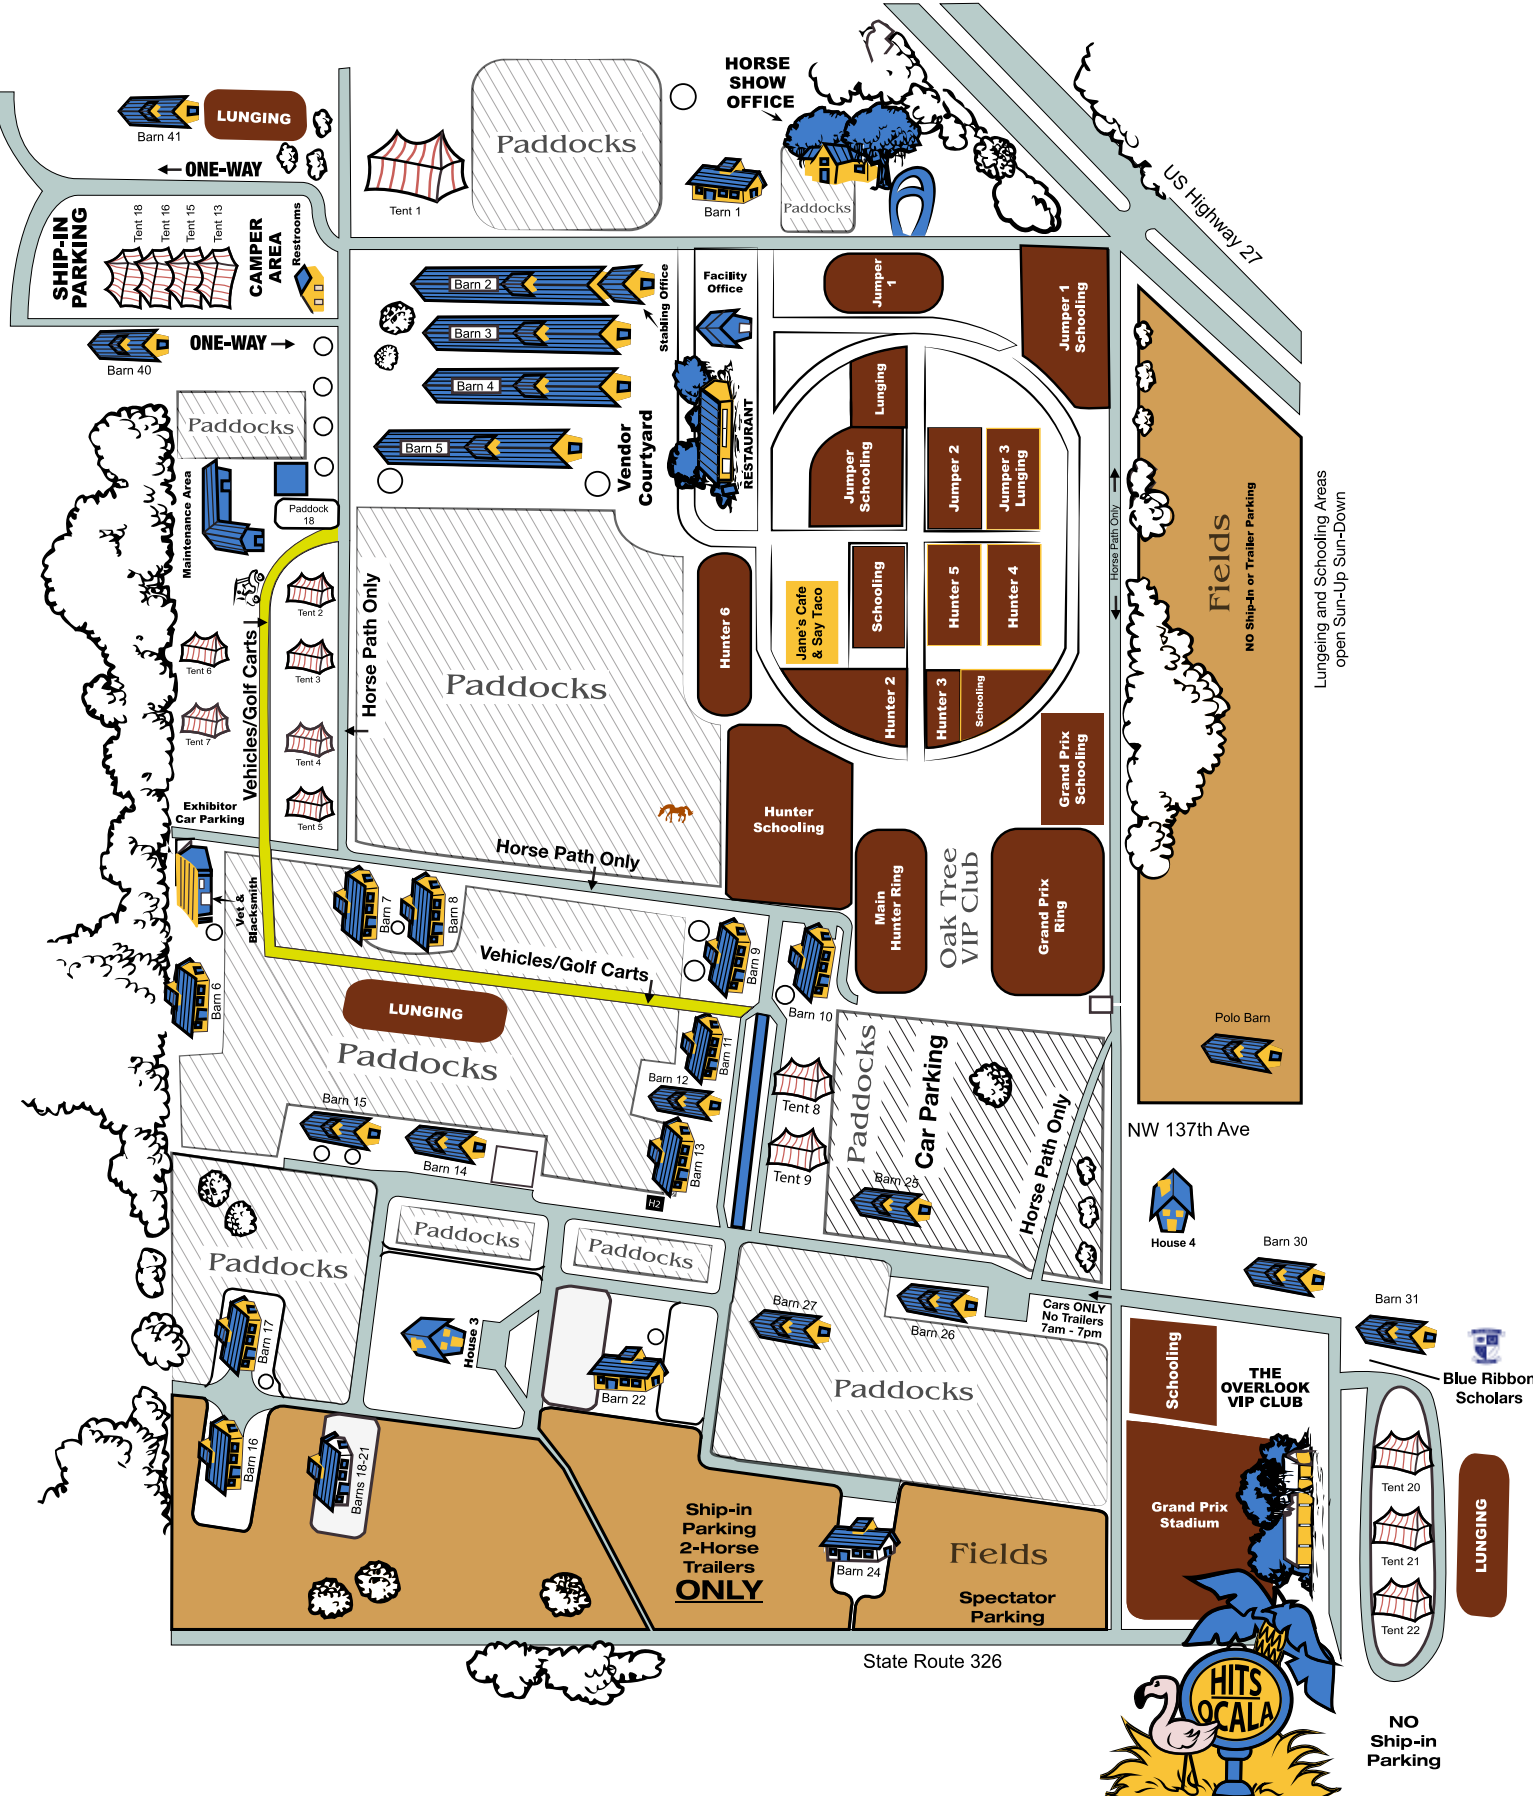

# HITS Ocala WINTER CIRCUIT

Long-Term/Trailer Parking

Lunging and Schooling Areas open Sun-Up, Sun-Down

NO Ship-in Parking

LUNGING

Blue Ribbon Scholars

Cars ONLY  
No Trailers  
7am - 7pm

NW 137th Ave

State Route 326