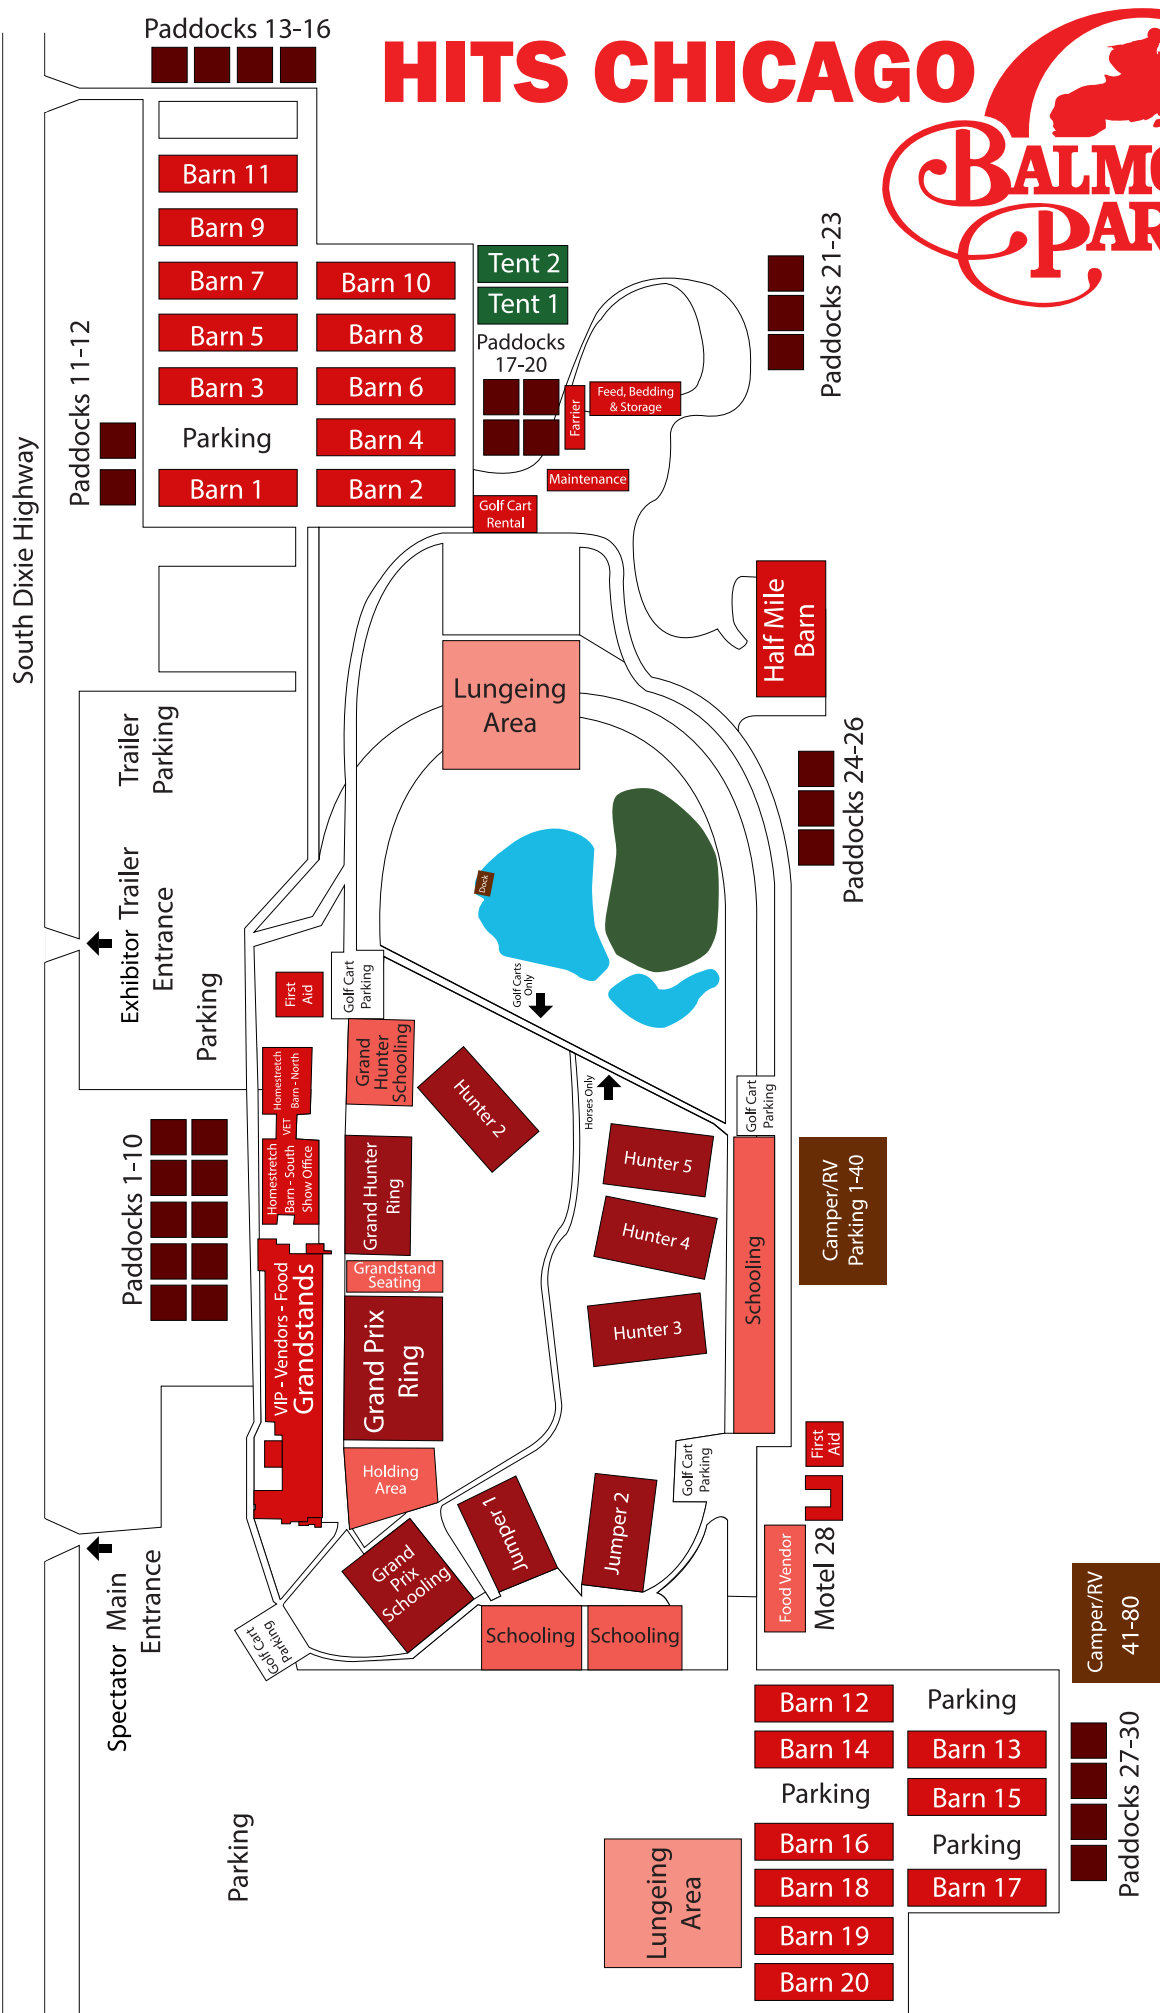

HITS CHICAGO

South Dixie Highway

Paddocks 13-16
Barn 11
Barn 9
Barn 7
Barn 10
Barn 5
Barn 8
Barn 3
Barn 6
Parking
Barn 1
Barn 2

Paddocks 11-12

Tent 2
Tent 1
Paddocks 17-20
Farrier
Feed, Bedding & Storage
Maintenance
Golf Cart Rental

Paddocks 21-23

Trailer Parking
Exhibitor Trailer Entrance
Parking

Paddocks 1-10

Spectator Main Entrance
Golf Cart Parking

First Aid
Golf Cart Parking
Grand Hunter Schooling
Hunter 2
Grand Hunter Ring
Grandstand Seating
Grand Prix Ring
Holding Area
Grand Prix Schooling
Ledurn
Jumper 2
Schooling
Schooling

Lungeing Area

Golf Carts Only

Horses Only

Half Mile Barn

Paddocks 24-26

Schooling
Camper/RV Parking 1-40

Food Vendor
Motel 28
First Aid

Camper/RV 41-80

Barn 12
Barn 14
Parking
Barn 16
Barn 18
Barn 19
Barn 20
Barn 13
Barn 15
Parking
Barn 17

Paddocks 27-30